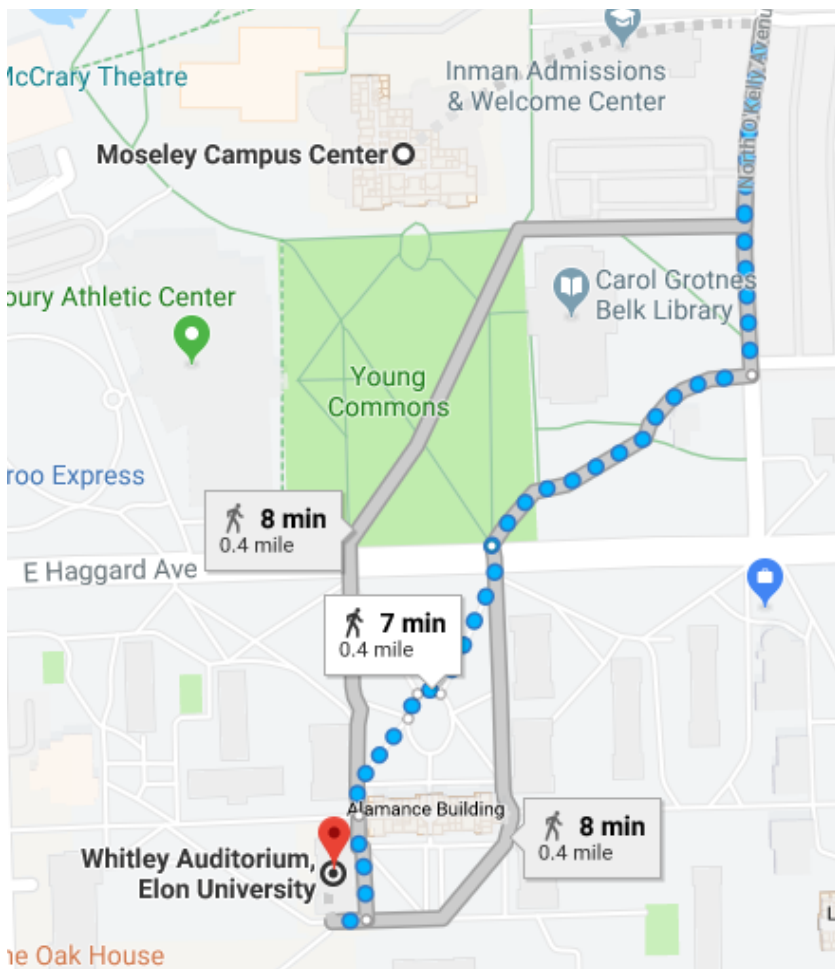

The Amtrak Train can be taken directly into downtown Burlington, NC. The Amtrak Station is located at 101 N Main St, Burlington, NC 27217 (4.3 miles from Elon). Greyhound busses can also be taken into downtown Burlington, NC. The Greyhound station is located at 314 W Harden St. Burlington NC 27215 (6.5 miles from Elon).

- A taxi service, Uber, or Lyft will need to be reserved to get you the remaining distance to campus.

Coming from Interstate 40E, you will:

- Take exit 140
- Turn left towards Elon University on University Dr. (you will pass a Target shopping center on your left).
- Turn Right on O'Kelly Ave.
- The McMichael Parking lot will be on your Left
- The Moseley Center, in which McKinnon is located, will be across the street.

Coming from Interstate 40W, you will:

- Take exit 140
- Turn right towards Elon University on University Dr. (you will pass a Target shopping center on your left).
- Turn Right on O'Kelly.
- The McMichael Parking lot will be on your Left
- The Moseley Center, in which McKinnon is located, will be across the street.

The Moseley Center, which is directly across the street from the McMichael lot, is where the conference will be held.

- The conference will be held in McKinnon Hall.
- The Concert will be held in Whitley Recital Hall.